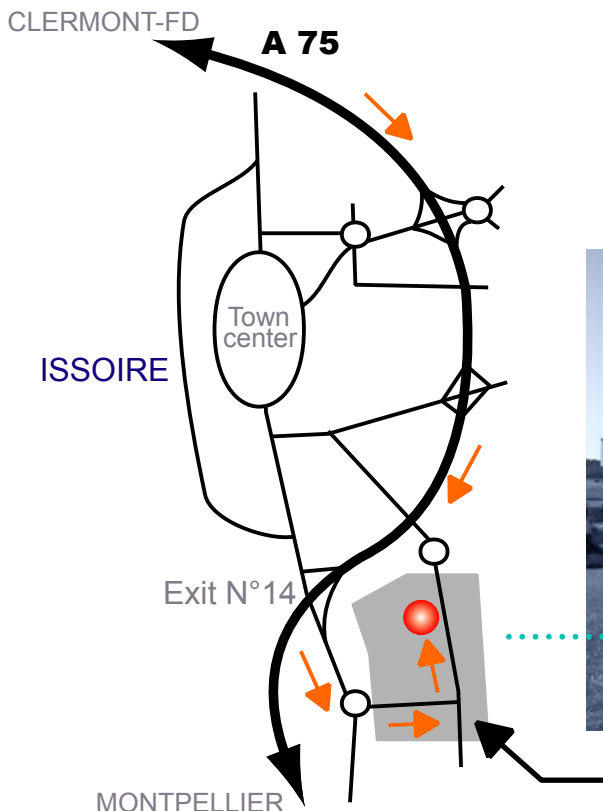

BIOCORP

PIT de LAVAUR – LA BECHADE
BP 88
63503 ISSOIRE CEDEX

Tel : +33 (0) 4 73 55 70 50
Fax : +33 (0) 4 73 55 01 86

How to reach us :

Follow the signs to Clermont-Ferrand on the way out of the airport.

At the roundabout, head onto the A75 highway (Montpellier direction) . . .

. . . Take exit 14.

Turn left at the stop sign, then left again at the roundabout, following the sign to the "Parc Industriel et Technologique de Lavour-La Béchade".

Keep straight on to the yield sign, then turn left.

Biocorp Production is on the left-hand side.

Parc Technologique de Lavour-La Béchade