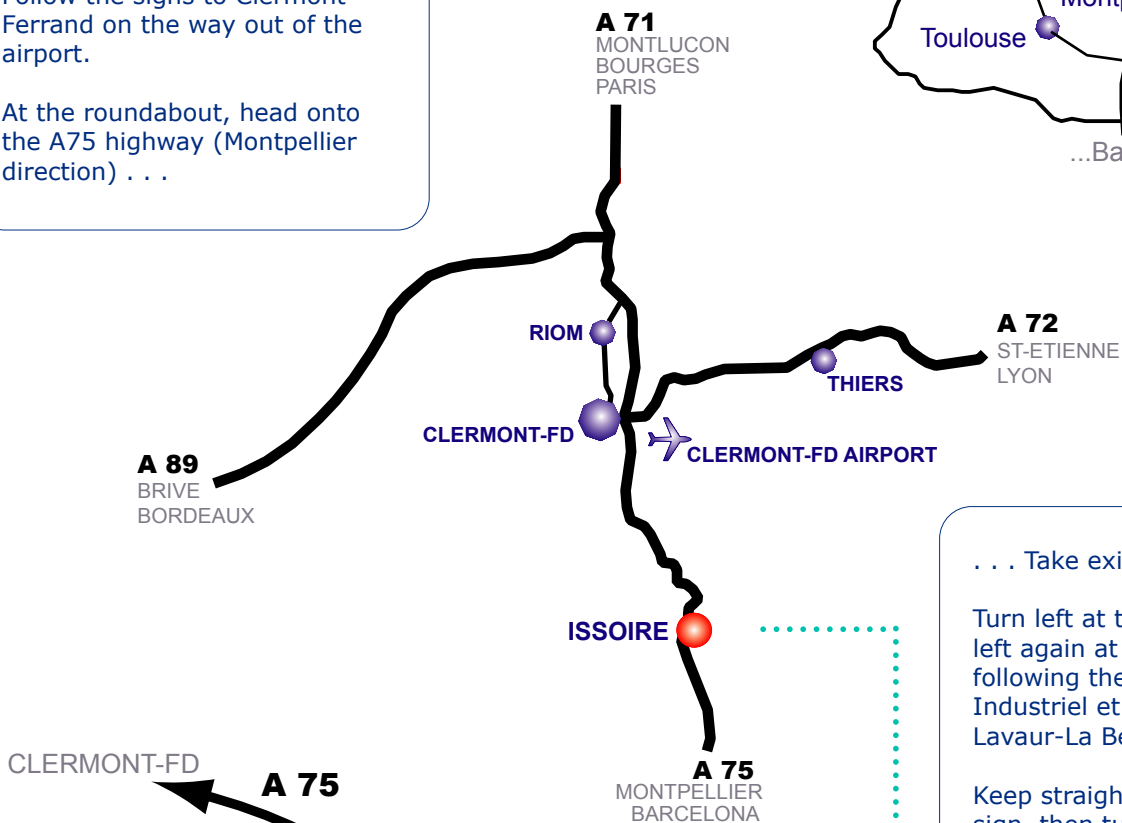

BIOCORP

PIT de LAVAUR – LA BECHADE
BP 88
63503 ISSOIRE CEDEX

Tel : +33 (0) 4 73 55 70 50
Fax : +33 (0) 4 73 55 01 86

How to reach us :

Follow the signs to Clermont-Ferrand on the way out of the airport.

At the roundabout, head onto the A75 highway (Montpellier direction) . . .

. . . Take exit 14.

Turn left at the stop sign, then left again at the roundabout, following the sign to the "Parc Industriel et Technologique de Lavour-La Béchade".

Keep straight on to the yield sign, then turn left.

Biocorp Production is on the left-hand side.

Parc Technologique de Lavour-La Béchade